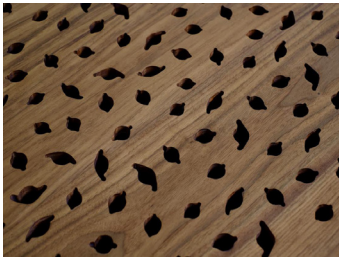

George II Silverware Set

28 November 2015

George II Silverware Set

Silverware Hex Display Case

2015

Hex Tile, Walnut

—

Unique Hex Tile Display Case with Carved Walnut Top with seventy-two slots.

37" L x 30.5" W x 32" H.

Contact

—

For inquiries please contact RQR-AND-COMPANY.COM

George II Silverware Set

Silverware Set

2015

Sterling Silver