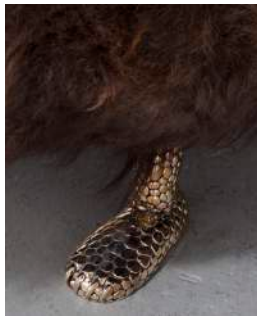

Debbie Hairy, Dromedary

2013

Wyoming Buffalo fur, Cast Bronze

—
Unique double-hump bench from the Beast series, with Wyoming Buffalo fur, poseable tail and cast bronze Chester Cheetah feet.

57" L x 24" W x 28.5" H

Contact

—
For inquiries please contact
R@R-AND-COMPANY.COM