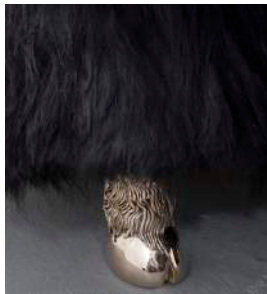

Beast Club Chair

2013

Black Icelandic Sheepskin, Cast Bronze, Carved Ebony

—
Unique Beast club chair in black Icelandic sheepskin with spike carved ebony horns and cast bronze goat hoof feet.

43 L x 37" W x 34.5" H

Contact

—
For inquiries please contact
R@R-AND-COMPANY.COM