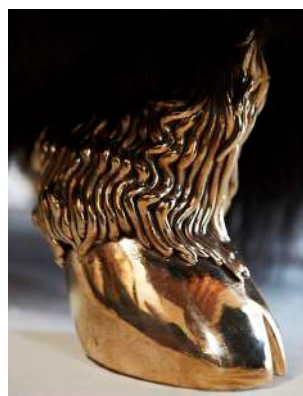

Black Beast Club Chair

2013

Black Icelandic Sheepskin, Carved Ebony, Cast Bronze

—
Unique Beast Club Chair in Icelandic Black Sheepskin,
carved ebony horns and cast bronze hoof feet.

31" L x 35" W x 40" H

Contact

—
For inquiries please contact
R@R-AND-COMPANY.COM